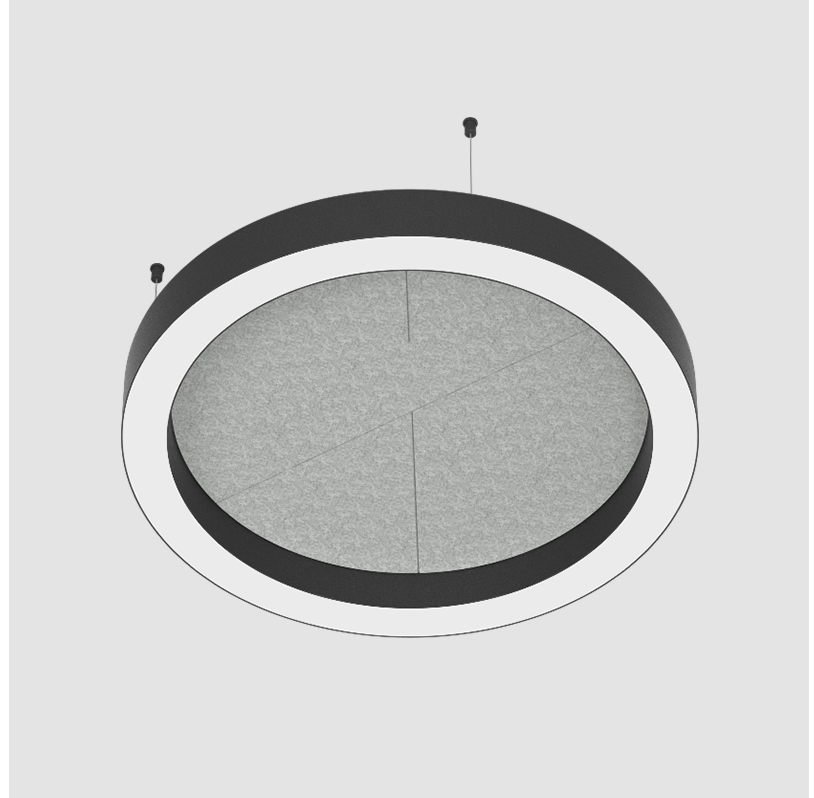

GENERAL

Series: Glorious Slim Acoustic
Partner: Prolicht
Division: Architectural
Installation: Suspension
Product Type: Acoustic
Mounting Location: Ceiling
Light Distribution: Direct / Indirect

PHYSICAL

Shape: Round
Diameter (mm): 800
Diameter (in): 31 1/2
Height (mm): 90
Height (in): 3 9/16
Weight (kg): 9.026
Weight (lbs): 19.90

Diffuser: [PMMA - Opal / Micro-Prism](#)
Fixture Finish: [SSR / BKV / CWI / CRY / HAB / UFT / ITA / RUA / FTG / MYG / LOD / PUS / FRO / FUP / KIA / POP / BLS / SPG / MEY / GOH / CHC / COM / ABZ / JAG / OBR / MOS / ROR](#)
Acoustic Finish: [SFW / CYW / SEE / SYN / MTS / PMB / TTN / CYB / STO / DPE / BES / SHB / ARE / ANE / VRD / CRF](#)
Fixture Material: Aluminum
Primary Material: Acoustic
Cable Details: [2000mm / 78 3/4" or 6000mm / 236 1/4" Transparent Cable](#)

ELECTRICAL

Lamp Type: LED (Zhaga Standard)
Input Wattage (W): 77
Total Output Wattage (W): 70
Dimming: [Non-Dimmable](#)
Driver Included: Yes
Driver Location: Integrated
Driver Type: Constant Current - Universal
Driver Class: Class 2
Input Voltage (V): 120 - 277

LED

Color Temperature (°K): [2700 / 3000 / 3500 / 4000](#)
Max. Delivered Lumen (lm): 9190 / 8883 / 9757 / 9362
Nominal Lumen (lm): Max 12223
CRI: >90 CRI
Lamp Life (hrs): 50000

OPTICAL

RATINGS AND CERTIFICATIONS

Certified By: CSA Certified to UL and CSA Standards
IP rating: IP20