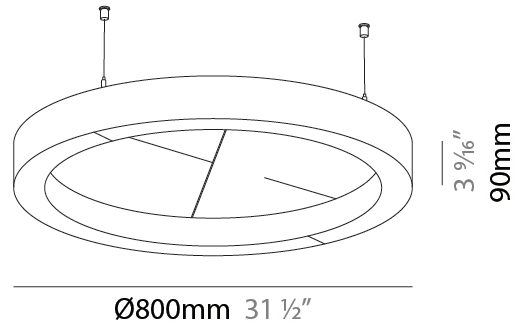

GENERAL

Series: Glorious Slim Acoustic
Partner: Prolicht
Division: Architectural
Installation: Suspension
Product Type: Acoustic
Mounting Location: Ceiling
Light Distribution: Direct

PHYSICAL

Shape: Round
Diameter (mm): 800
Diameter (in): 31 1/2
Height (mm): 90
Height (in): 3 9/16
Weight (kg): 9.026
Weight (lbs): 19.90
Diffuser: [PMMA - Opal / Micro-Prism](#)
Fixture Finish: [SSR / BKV / CWI / CRY / HAB / UFT / ITA / RUA / FTG / MYG / LOD / PUS / FRO / FUP / KIA / POP / BLS / SPG / MEY / GOH / CHC / COM / ABZ / JAG / OBR / MOS / ROR](#)
Acoustic Finish: [SFW / CYW / SEE / SYN / MTS / PMB / TTN / CYB / STO / DPE / BES / SHB / ARE / ANE / VRD / CRF](#)
Fixture Material: Aluminum
Primary Material: Acoustic
Cable Details: [2000mm / 78 3/4" or 6000mm / 236 1/4" Transparent Cable](#)

ELECTRICAL

Lamp Type: LED (Zhaga Standard)
Input Wattage (W): 52.1
Total Output Wattage (W): 47.3
Dimming: [Non-Dimmable](#)
Driver Included: Yes
Driver Location: Integrated
Driver Type: Constant Current - Universal
Driver Class: Class 2
Input Voltage (V): 120 - 277

LED

Color Temperature (°K): [2700 / 3000 / 3500 / 4000](#)
Max. Delivered Lumen (lm): 5843 / 5958 / 6203 / 6340
Nominal Lumen (lm): 7955 / 8148 / 6351 / 8632
CRI: >90 CRI
Lamp Life (hrs): 50000

OPTICAL

RATINGS AND CERTIFICATIONS

Certified By: CSA Certified to UL and CSA Standards
IP rating: IP20